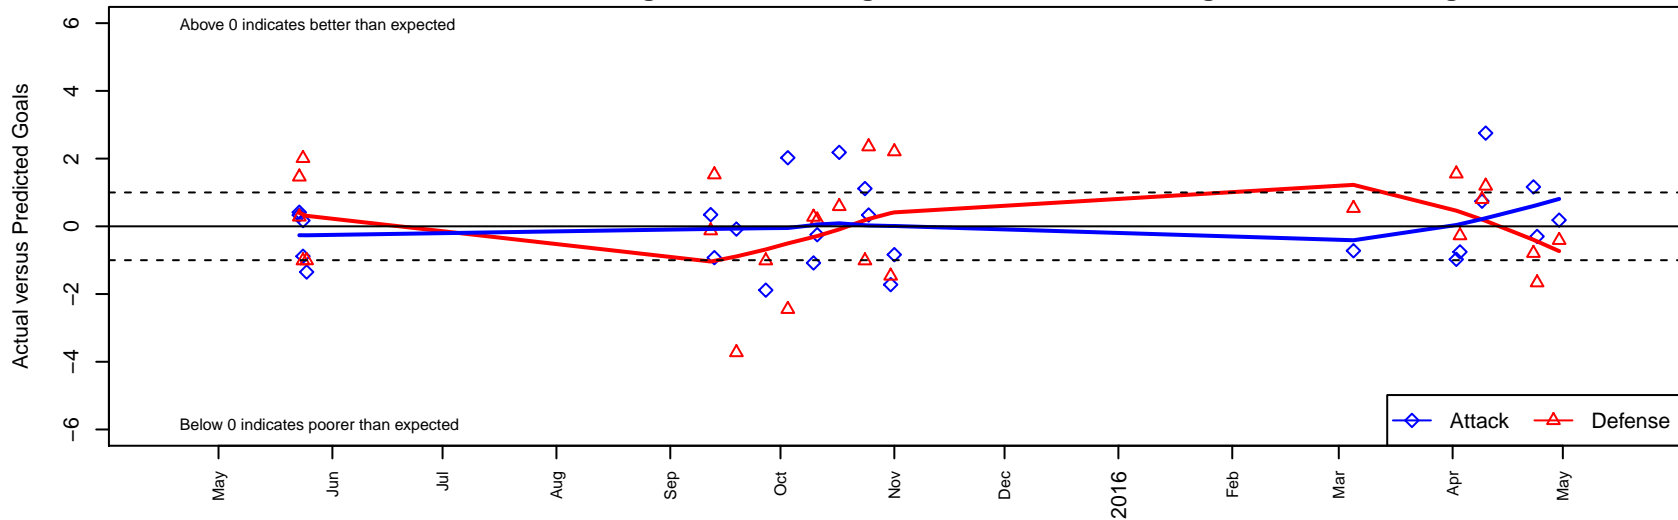

# Grants Pass YSC Thunder G03

Grants Pass Youth SC  
 Grants Pass, OR  
 G03 total strength=595  
 attack=0.6 defense=0.4  
 fall league = PTT G03 Div 1 Red  
 spr league = Spr OYS G03 Div 1 Red

alt names used:  
 GPYSC Thunder  
 GPYSC – GU12 Thunder  
 GPYSC – GU12 Thunder

Venues played:  
 2015 Rogue Memorial GU11  
 2015 PTT G03 Division 1 Red  
 2015 Spr OYS G03 Division 1 Red

**Grants Pass YSC Thunder G03**  
 Dots are actual minus expected GF (blue circles) and GA (red triangles).  
 Blue line is smoothed change in attack strength. Red is smoothed change in defense strength.

**attack and defense variance (black dot)  
relative to other teams  
and top 10 in region**

**attack and defense rating  
relative to others at age  
and all opponents in last 13 months**

**Performance relative to 13 month average**