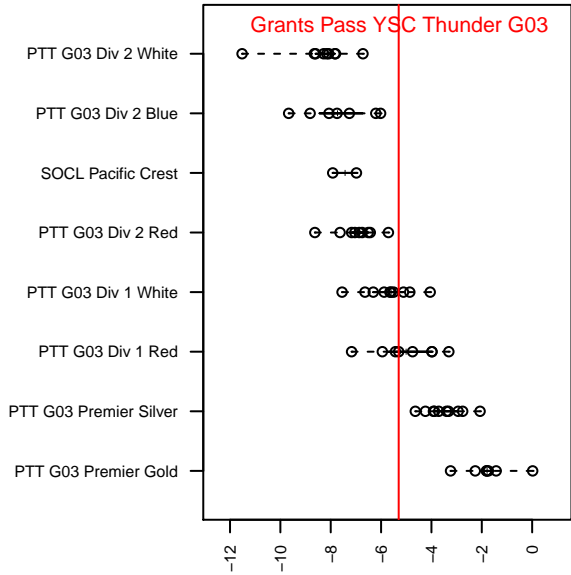

# Grants Pass YSC Thunder G03

Grants Pass Youth SC  
 Grants Pass, OR  
 G03 total strength=595  
 attack=0.6 defense=0.4  
 fall league = PTT G03 Div 1 Red  
 spr league = Spr OYS G03 Div 1 Red

alt names used:  
 GPYSC Thunder  
 GPYSC – GU12 Thunder  
 GPYSC – GU12 Thunder

Venues played:  
 2015 Rogue Memorial GU11  
 2015 PTT G03 Division 1 Red  
 2015 Spr OYS G03 Division 1 Red

**Grants Pass YSC Thunder G03**  
 Dots are actual minus expected GF (blue circles) and GA (red triangles).  
 Blue line is smoothed change in attack strength. Red is smoothed change in defense strength.

**attack and defense variance (black dot)  
relative to other teams  
and top 10 in region**

**attack and defense rating  
relative to others at age  
and all opponents in last 13 months**

**Performance relative to 13 month average**